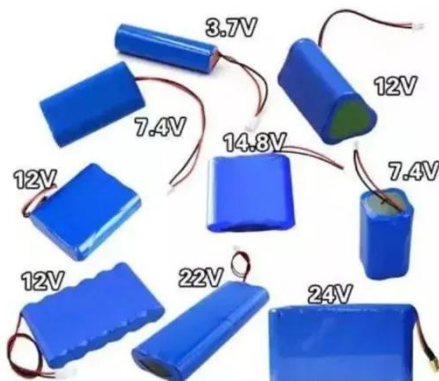

Photovoltaic aluminum alloy channel plate

Solar Photovoltaic Systems: Integrated Solutions from Frames, Panel ...

Chalco stock various aluminum extruded solar panel frames and photovoltaic support aluminum alloys, with a variety of finishes to choose from. If the existing products are not suitable for your needs, we ...

[Learn More](#)

Aluminum Solar Panel Frames and Mounting Brackets , Photovoltaic

Products include photovoltaic frames, brackets, and other components. Currently, it can produce more than 20,000 tons of photovoltaic products per year. Explore high-quality photovoltaic aluminum ...

[Learn More](#)

Aluminum Solar Panel Mounting System

The Aluminum Solar Panel Mounting System is a vital structural component used for securing and installing solar panels, commonly utilized in photovoltaic (PV) projects.

[Learn More](#)