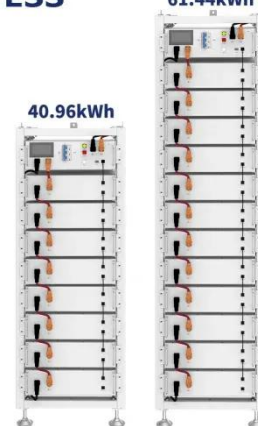

How to Choose Customized Photovoltaic Channel Grille Plate: A

...

That's where customized photovoltaic channel grille plates become your secret weapon in renewable energy installations. These unsung heroes do more than hold panels - they're the backbone of ...

[Learn More](#)

ESS