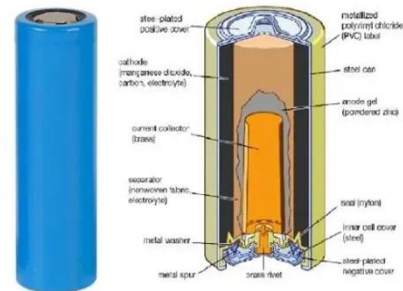

[Learn More](#)

FU-SUN-4/5/6/7/8/10/12K-G05 , 4-12KW , Three Phase , 2 MPPT

This series inverter is specially designed for three-phase PV systems, covering a wide power range of 4kW, 5kW, 6kW, 7kW, 8kW, 10kW, 12kW. With compactness design, it is easy to ...

[Learn More](#)

Three Phase String Inverter

FUJI three-phase on-grid inverter power range is from 4kW to 110kW with 230/400Vac. So, it can connect to utility grid (230/400V) directly without transformer. All the inverters are equipped with LCD ...