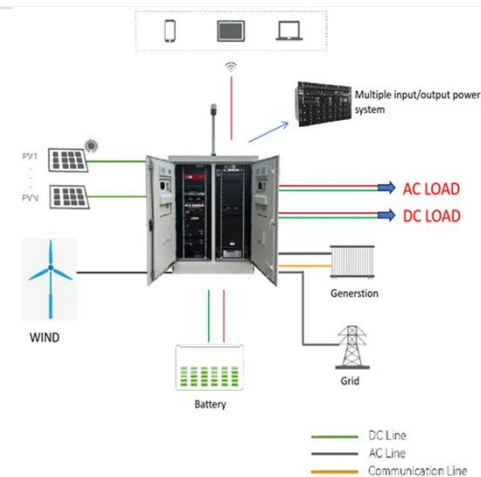

OUTDOOR CABINET

Patented outdoor cabinet protection design, optimized heat dissipation channels, protection against dust, rain, and sand; front and rear double-door