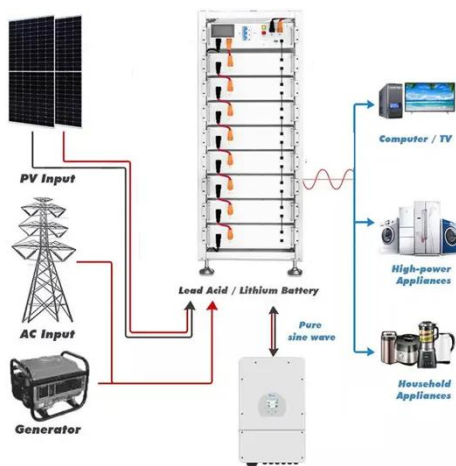

Peak Shaving , What it is & how it works

With peak shaving, a consumer reduces power consumption (" load shedding ") quickly and for a short period of time to avoid a spike in consumption. This is either possible by temporarily scaling down ...

[Learn More](#)

maputo energy storage for peak shaving

Recent attention to industrial peak shaving applications sparked an increased interest in battery energy storage. Batteries provide a fast and high power capability, making them ...

[Learn More](#)

Custom Power Distribution Board Manufacturers, Factory

Shanghai Infracwin Energy Co., Ltd. is China power distribution board manufacturers and electric power distribution enclosure factory, provide custom power distribution board.

[Learn More](#)