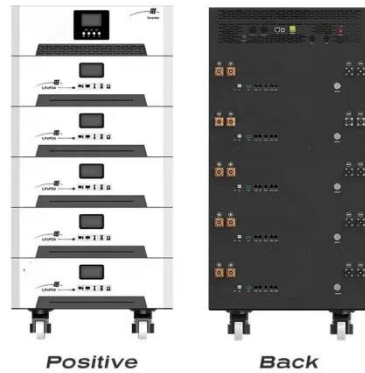

needs in addition to Power Quality services critical to enhancing grid stability and reliability.

[Learn More](#)

Contact Us

For catalog requests, pricing, or partnerships, please visit:
<https://www.v4venison.co.za>