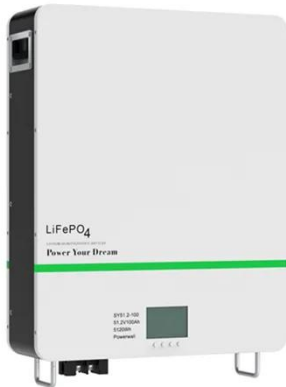

[Learn More](#)

Intelligent battery swapping cabinet- Battery swapping cabinet_Battery

BITEAN intelligent battery swapping cabinet is designed to solve the slow charging and charging safety problems of low-speed electric vehicle, and solve the transportation capacity problem for people who ...

[Learn More](#)