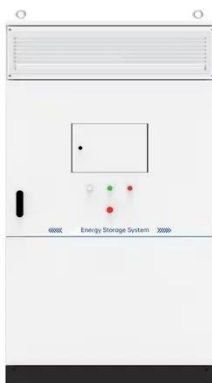

Northwest Battery Swapping Station User Cabinet 600mm Depth

Northwest Battery Swapping Station User Cabinet 600mm Depth

battery swapping cabinet-Soundon New Energy

Intelligent cloud platform, phone APP to view nearby station, and manage the swapping progress; Support remote software upgrade, remote grid power supply switch on and off, remote disable and ...

[Learn More](#)

Smart battery cabinet

Smart battery cabinet ESwap Series cabinet CABINET-ES001

[Learn More](#)

Battery swapping cabinet

Innovate the modular battery swap mode of "vehicle and electricity separation". Relying on intelligent battery compartment, Internet of Things real-time monitoring system and cloud energy dispatching ...