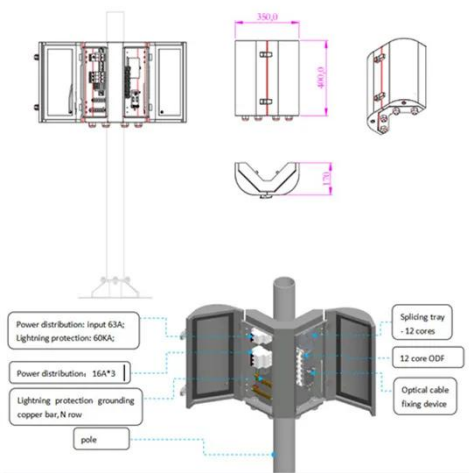

Battery Swap Cabinet TYCORUN 8 Slots
Battery Swap Cabinet for E-Scooters and
Three-Wheelers Battery Swap Cabinet
Electric moped/scooter/motorcycle
charging and swapping cabinet
integration ...

[Learn More](#)

battery-swapping- station/1_Datasheet_Battery Swappable Cabinet

Contribute to Kiri-EV/battery-swapping-
station development by creating an
account on GitHub.

[Learn More](#)

Battery Cabinet

With its spacious 15U capacity and
600mm depth, the Linkbasic Battery
Cabinet provides ample room to
accommodate your battery setup while
allowing for easy access and
maintenance.

[Learn More](#)