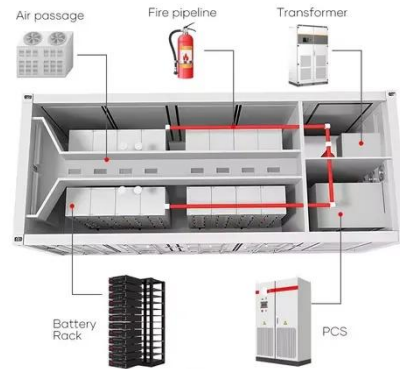

battery energy storage system

This achieves an integrated "PV + Energy Storage" solution. The cabinet system adopts a modular design, allowing flexible configurations for photovoltaic, batteries, and loads, meeting various user ...

[Learn More](#)

North Definition & Meaning , Britannica Dictionary

Turn north onto Elm Street. It's a few miles north of here. The bird is found as far north as Canada. She spent a few years up north. We'll be heading up north for the summer.

[Learn More](#)

GVSUPS50KB5FS

Highly efficient, easy-to-deploy 50kW, 208V 3-phase UPS that brings best-in ...

[Learn More](#)