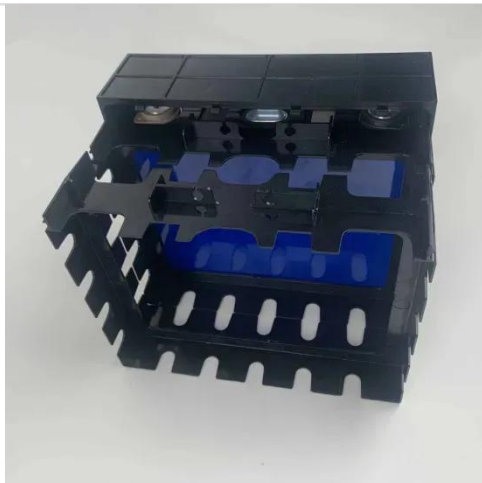

(BESS) tailored for commercial and industrial applications. These systems are install-ready and cost-effective, offering ...

[Learn More](#)

Energy Storage ESS Cabinet with 50kW Lithium Battery , Anern

Equipped with advanced LFP battery technology, this 50kw lithium ion solar battery storage cabinet offers reliable power for various applications, including commercial and industrial energy storage, ...

[Learn More](#)

Commercial Battery Storage System, BESS 50kw/150Kwh.

The battery array is composed of 10 series-connected modules within each rack. Moreover, the system is fortified with an inbuilt high voltage combiner box, culminating in a comprehensive voltage output ...

[Learn More](#)

GVSUPS50KB5FS

Highly efficient, easy-to-deploy 50kW, 208V 3-phase UPS that brings best-in-class power protection and low total cost