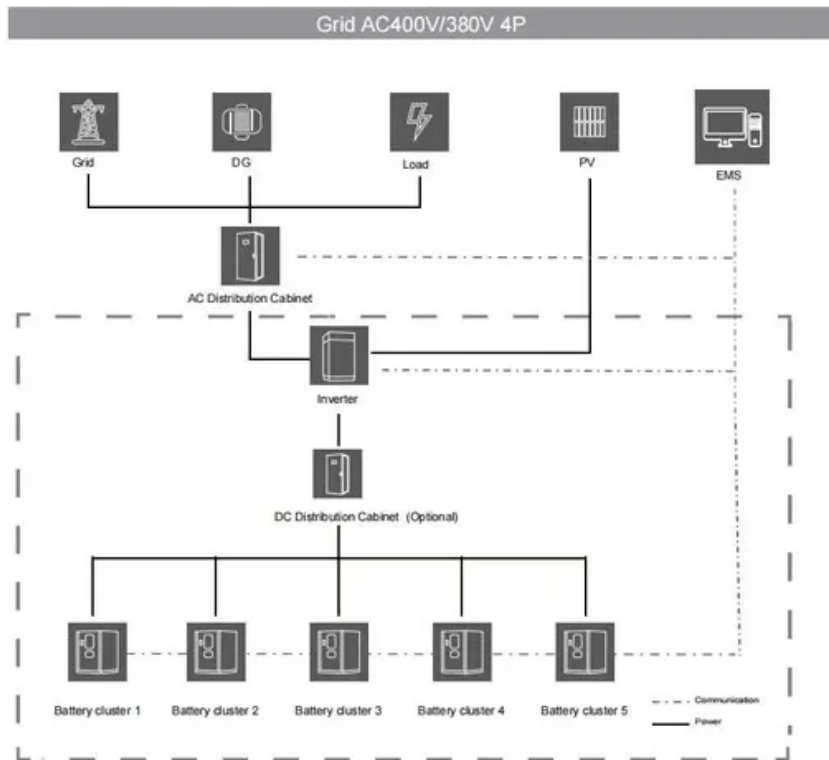

New Zealand Huiju Data Center Power Storage Cabinet 1200mm Deep

New Zealand Huiju Data Center Power Storage Cabinet 1200mm De

52U , 52U Server Rack Cabinet , 52U Data Center Server Cabinet , AZE

AZE's 52U 800mmWide x1200mmDeep server rack cabinet shall consist of welded and assembled steel frame construction, supporting computer server and data storage equipment by providing additional ...

Floor Standing Cabinets

DYNAMIX 45RU Server Cabinet 1200mm Deep (800 x 1200 x 2210mm) Includes 3x Fixed Shelves, 4x Fans, 25x Cage Nuts, 4x Castors & 4x Level Feet. 1000kg static load.

[Learn More](#)

42u 45U Server Rack Enclosures Cabinet 800mm Wide X 1200mm Deep ...