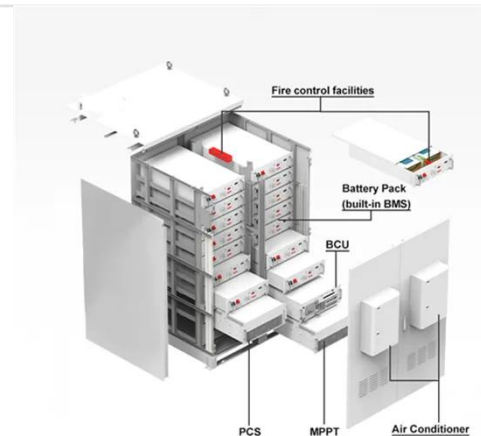

Nature Power 2000-Watt Marine Wind Turbine Power Generator , The ...

This wind turbine can produce up to 2000-Watt of power. Use with an inverter