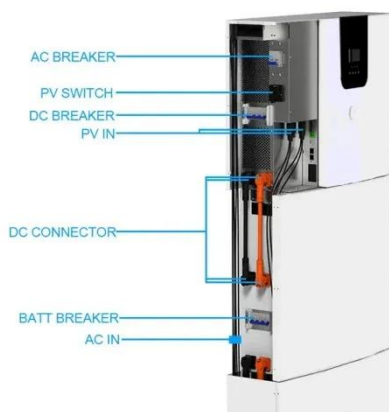

Understanding Mogadishu Battery Storage Box Spot Price: Trends

Navigating Mogadishu battery storage box spot prices requires understanding both global commodity trends and local installation realities. With proper planning and expert guidance, organizations can ...

[Learn More](#)

MOGADISHU LITHIUM BATTERY CHARGING CABINET ...

With an annual capacity of 60,000 battery modules, the new automated