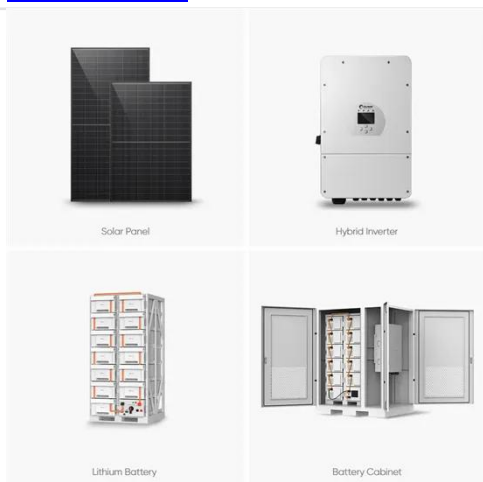

Mogadishu lithium battery replacement station cabinet

Mogadishu lithium battery replacement station cabinet

Mogadishu Energy Storage Solutions: Custom Power Stations for

"A mining operation in Kenya reduced diesel consumption by 62% after installing modular battery storage paired with solar panels."

[Learn More](#)

MOGADISHU LITHIUM BATTERY CHARGING CABINET ...

Liquid-cooled energy storage lithium iron phosphate battery station cabinet Ranging from 208kWh to 418kWh, each BESS cabinet features liquid cooling for precise temperature control, integrated fire ...

[Learn More](#)

Mogadishu lithium cabinet address

The 4 Station Lithium-ion Battery Charging Storage Cabinet provides safe, reliable storage and charging for up to 48V Lithium-ion batteries. Built for demanding environments, it features durable ...