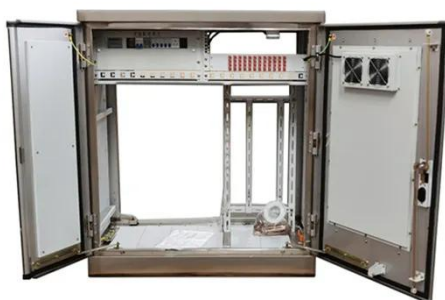

[Learn More](#)

- ✓ LIQUID/AIR COOLING
- ✓ ON GRID/HYBRID
- ✓ PROTECTION IP54/IP55
- ✓ BATTERY /6000 CYCLES

What Is a Cell Tower and How Does a Cell Tower Work?

A cell tower, also known as a cell site or base station, plays a crucial role in mobile communication by facilitating wireless connectivity between mobile devices and the network.

[Learn More](#)

1075KWHH ESS

Understanding Macro Towers: The Backbone of Wireless ...

These towers are designed to host multiple antennas for various operators, typically covering a radius of about 1 to

30 miles, depending on the technology used, the terrain, and the height of the tower.

[Learn More](#)

4 types of Base stations

A micro base station is a relatively small-scale base station with a smaller coverage area than a macro base station. It is usually set up in densely populated areas such as indoors, office

...

[Learn More](#)

small cell base station

A small cell base station is a type of wireless communication infrastructure that is designed to enhance network capacity and coverage, particularly in areas with high user density or ...