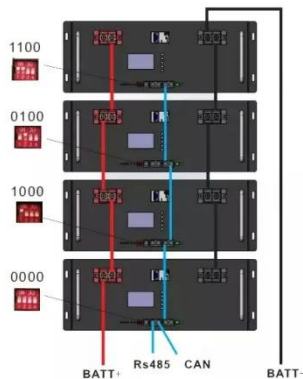

[Learn More](#)

FG4500 : 450-470 MHz, outdoor Omni-directional UHF base Station

...

The FG4500 from TE Connectivity (formerly Antenex) is a heavy duty, omni-directional fiberglass UHF base station antenna operating at 450-470 MHz, providing Unity/ 2.15 dBi of linear gain.

[Learn More](#)

Contact Us

For catalog requests, pricing, or partnerships, please visit:
<https://www.v4venison.co.za>