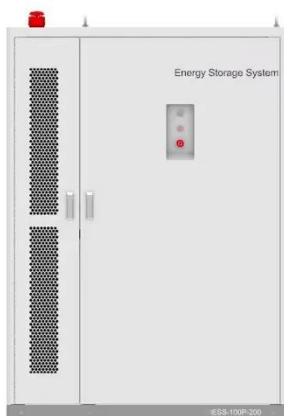

[Learn More](#)

Mbabane Wind and Solar Energy Storage Power Station A Game ...

Located in the heart of Eswatini, the Mbabane Wind and Solar Energy Storage Power Station combines 48 MW wind capacity with 32 MW solar generation, backed by a 60 MWh battery storage system.