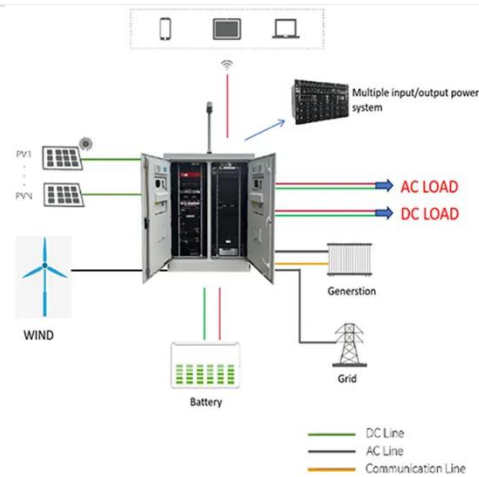

Mbabane solar container outdoor power specifications

Overview

Located in the heart of Eswatini, the Mbabane Wind and Solar Energy Storage Power Station combines 48 MW wind capacity with 32 MW solar generation, backed by a 60 MWh battery storage system. Ideal for remote areas, emergency rescue and commercial applications. Fast deployment in all climates. What is HJ mobile solar container?

[Learn More](#)

Mbabane Wind and Solar Energy Storage Power Station A Game ...

Located in the heart of Eswatini, the Mbabane Wind and Solar Energy Storage Power Station combines 48 MW wind capacity with 32 MW solar generation, backed by a 60 MWh battery storage system.