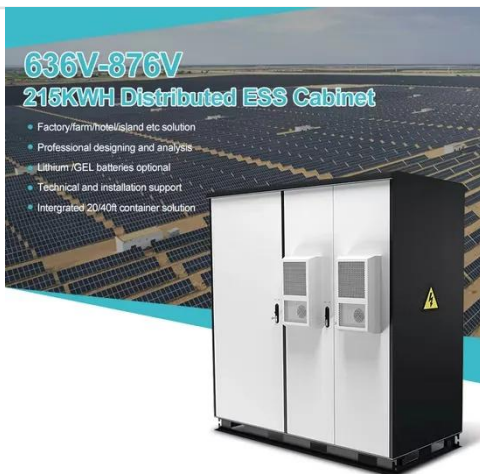

Mbabane Solar Panel solar container outdoor power

High-efficiency Mobile Solar PV Container with foldable solar panels,advanced lithium battery storage (100-500kWh) and smart energy management. Ideal for remote areas,emergency rescue and ...

[Learn More](#)