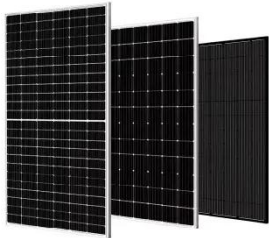

MODULE MANUFACTURERS

Major projects now deploy clusters of 20+ containers creating storage farms with 100+MWh capacity at costs below $280/kWh. Technological advancements are dramatically improving solar storage ...

[Learn More](#)

Mbabane, Eswatini: The Ultimate Travel Guide 2025

Nestled in the Mdimba Mountains of northwestern Eswatini (formerly Swaziland), Mbabane serves as the administrative capital of this small, landlocked kingdom. As the country's largest urban ...

[Learn More](#)

Energy Storage Cabinet Outdoor 20KW 50KWh/ 30KW 60KWh

This energy storage cabinet is a PV energy storage solution that combines high-voltage energy storage battery packs, a high-voltage control box, an energy storage PV inverter, BMS, cooling systems (an ...

[Learn More](#)

Mbabane , Royal Residence, Mountain Kingdom, Swazi Culture

Mbabane, capital and largest town of