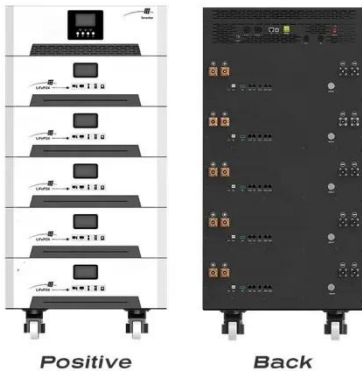

are perfect for grid-tied, off-grid, and microgrid applications. Explore reliable, and IEC ...

[Learn More](#)

Microgrid-Ready All-in-One BESS Cabinet-AI-BESS Technology

Seamlessly switching between grid and off-grid modes, it allows for flexible configuration of photovoltaics, batteries, diesel generators, and loads. This versatility caters to multi-scenario ...

[Learn More](#)

Contact Us

For catalog requests, pricing, or partnerships, please visit:
<https://www.v4venison.co.za>