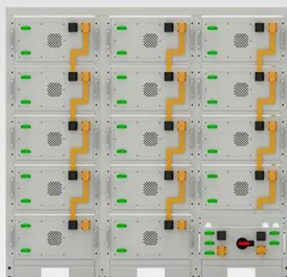

Battery String-S224

- 1C Charge/Discharge
- Easy configuration and maintenance
- Power supply can be single battery string or parallel battery strings

Utility-scale battery energy storage system (BESS)

Battery storage systems are emerging as one of the potential solutions to increase power system flexibility in the presence of variable energy resources, such as solar and wind, due to their unique ...

[Learn More](#)