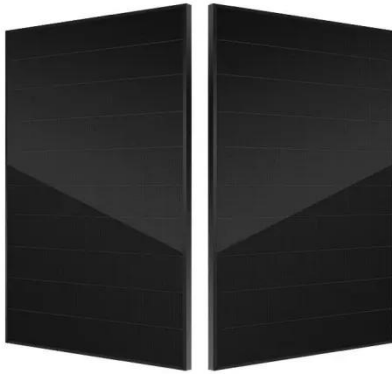

JMS2212, MSR2107, or MSR2007 Jensen Marine Stereos, with ...

[Learn More](#)

STORAGE & BOXES , Nautical accessories for boats

Storage boxes and access hatches of different shapes and dimensions, for any application inside your boat

[Learn More](#)

Contact Us

For catalog requests, pricing, or partnerships, please visit:
<https://www.v4venison.co.za>