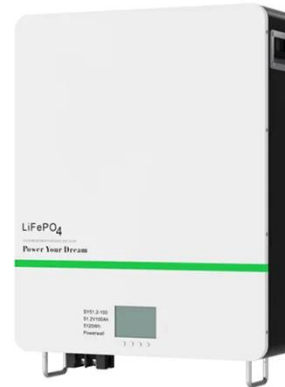

Marine recessed storage box

Marine recessed storage box

Marine Storage Box Recessed Lockable Glove Box For RV Yacht ...

Buy Marine Storage Box Recessed Lockable Glove Box For RV Yacht Fishing Boat Speedboat ABS Deck Storage Case Cabin Hatch Organizer at Aliexpress for . Find more 1420, 142001 and 142001 ...

[Learn More](#)

Tackle/Boat Storage , Deep Blue Marine Boating & Fishing ...

The ST 159 is a recessed storage box constructed entirely of Starboard marine-grade polymer material. All hardware is stainless steel and features Deep Blue hinges with screwless design, no mounting ...

[Learn More](#)

Recess Box & Door 150x105

150 x 105mm I.D A: 145 B:188 C: 105 D: 150 G:80 L: 198 M: 163 White ABS plastic recessed boxes. Can be used for storage, transom shower holders, battery isolator enclosure and a variety of other uses. ...

[Learn More](#)

SAIL SYSTEMS Console

Glove/Storage Box

Recessed box incorporates heavy-duty, molded plastic hinges and concealed ...

[Learn More](#)

SAIL SYSTEMS Console Glove/Storage Box

Recessed box incorporates heavy-duty, molded plastic hinges and concealed mounting fasteners for a clean "slimline" look. It is particularly suited for mounting areas with a reverse draft or undercut.