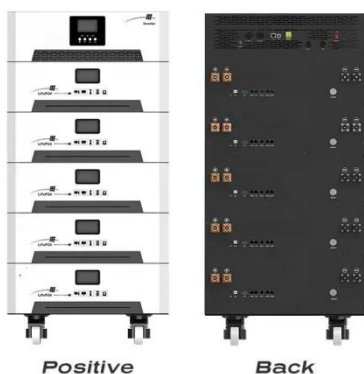

Managua Wireless Outdoor Base Station Production

Planning and construction of inverter grid connection for ...

The Applicability of Macro and Micro Base Stations for 5G Base Station · The construction of the 5G network in the communication system can potentially change future life ...

[Learn More](#)

Wind and photovoltaic power generation capacity of ...

Model of Base Station Power System The key equipment in 5G base stations are the baseband unit (BBU) and active antenna unit (AAU), both of which are direct current loads. The ...

[Learn More](#)

Optimal location of base stations for cellular mobile network

We developed a mixed integer programming model to provide the optimal location of base stations at different time periods with the network's minimum total cost (i.e., installation and operation ...

[Learn More](#)

4G & 5G LTE Base Station