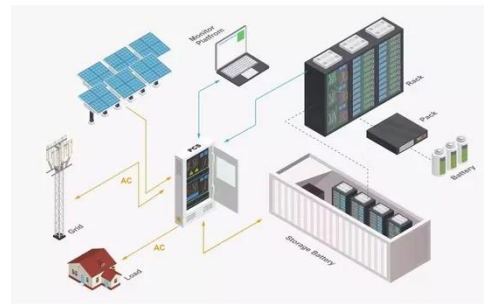

Amaz Inverter Air Conditioner 9000 BTU

Our Split AC units are available in 9,000 BTU and 12,000 BTU models. Each AC comes with a basic installation kit that includes: o 10 ft copper pipe. o Electrical wire. o Wall mounting bracket. Installation ...