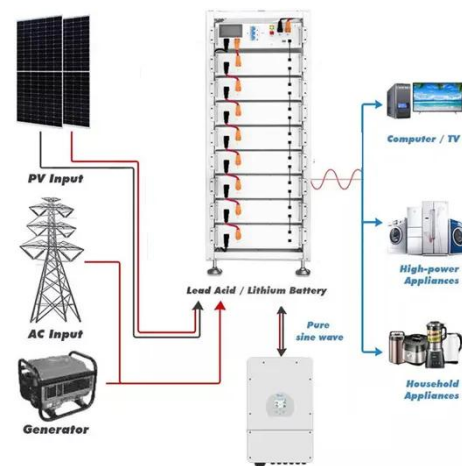

The cost of a home energy storage system in Luxembourg varies based on factors such as storage capacity, brand, and installation specifics. On average, including installation, prices range from ...

...

[Learn More](#)

Luxembourg city mobile off-grid energy storage system ...

During emergencies via a shift in the produced energy, mobile energy storage systems (MESSs) can store excess energy on an island, and then use it in another location without sufficient

[Learn More](#)

MOBILE ENERGY STORAGE IN LUXEMBOURG CITY SOLAR ...

Located in the Dedza district of Malawi near the town of Golomoti, the 20MWac solar PV and 5MW/10MWh energy storage project is set to become a leading project in sub-Saharan Africa in ...

...

[Learn More](#)