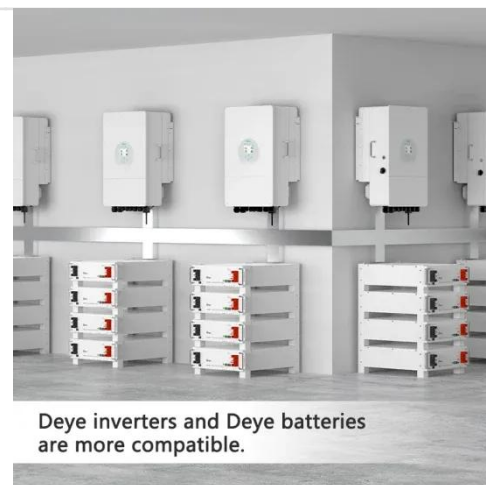

Exhibition Center

The most inspiring residential architecture, interior design, landscaping, urbanism, and more from the world's best architects. Find all the newest projects in the category Exhibition Center.

[Learn More](#)

(PDF) Sustainable Exhibition Stand Design: A Guide for Architecture

The main challenge in educating future architects is to outline the wider view concerning sustainable design, to give students critical insight into evolving