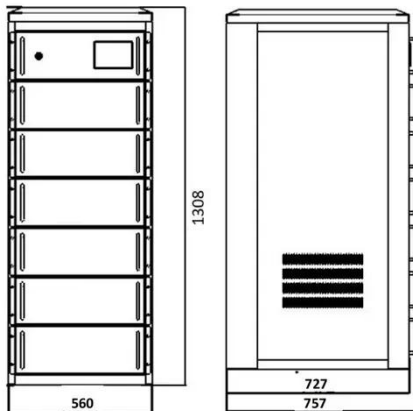

## 19INCH 18U~42U Rack Cabinet

This cost-effective range of server cabinets is available in a combination of 600mm or 800mm widths with a 600mm,800mm or 1000mm depth. All cabinets are available in 18U to 42U heights with either ...