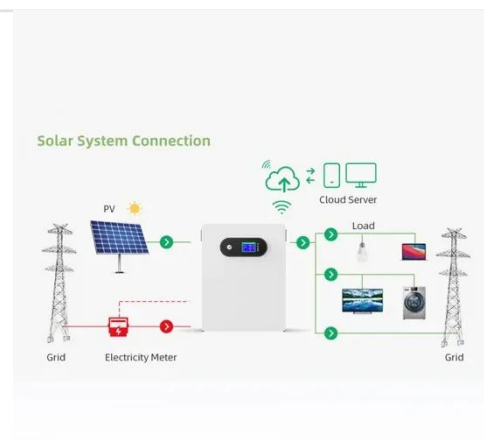

Complete Solar Lighting System Guide 2025: Types, Installation & Cost

Comprehensive guide to solar lighting systems including types, installation, costs, and performance. Expert advice for residential and commercial applications.

[Learn More](#)