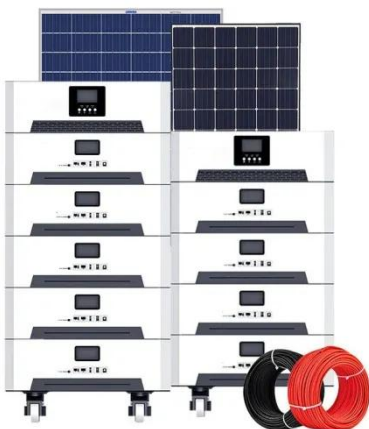

Power Distribution and Railway Management , Swartz Engineering

Swartz Engineering specializes in cutting-edge power distribution solutions tailored to railway management. Our advanced technologies help railway operators overcome challenges and ...

[Learn More](#)

Advanced Railway Technologies and Solutions ,ABB

We design, manufacture, and service components for diverse railway systems, including urban, intercity, and high-speed networks for rail infrastructure and rolling stock, ensuring safe and ...

[Learn More](#)

All-in-One Energy Storage Cabinet & BESS Cabinets , Modular, ...

Featuring lithium-ion batteries, integrated thermal management, and smart BMS technology, these cabinets are perfect for grid-tied, off-grid, and microgrid applications. Explore reliable, and IEC ...

[Learn More](#)