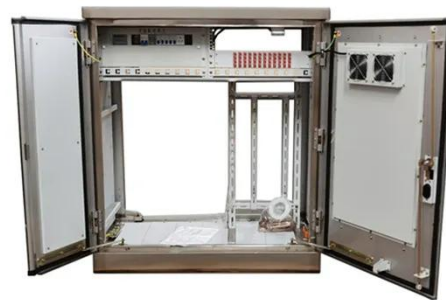

Best portable power stations: Reliable off-grid power & backup

Whether you're looking for a lightweight unit for camping or stashing in the truck for work, or a heavy-duty power station that will keep the lights on during blackouts, these are the