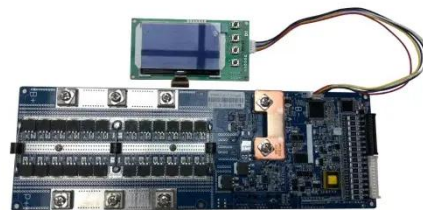

KINSHASA ENERGY STORAGE CABIN MANUFACTURER

Integrated prefabricated cabin for energy storage power station With the core objective of improving the long-term performance of cabin-type energy storages, this paper proposes a collaborative design ...