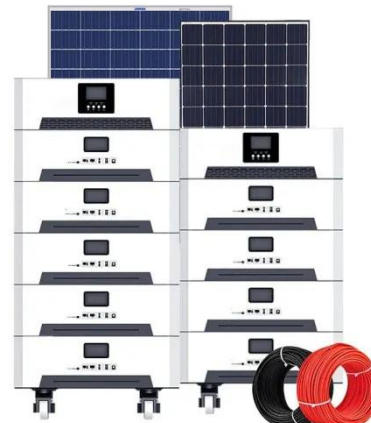

Power System Cabinets , China Manufacturer Direct

The power system cabinets of KDST allow for various electrical components to be configured flexibly. These components include inverters, DC