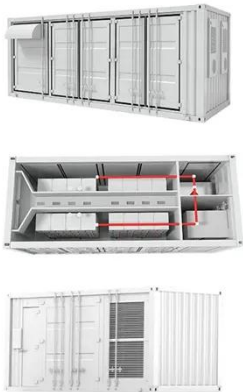

...

[Learn More](#)

Mission Critical Outdoor Telecom Cabinets , nVent SCHROFF

These cabinets are constructed using high-quality materials and fortified with secure locking mechanisms, tamper-evident seals, and intrusion detection systems to deter unauthorized entry.

[Learn More](#)

How to create an energy to move system

Hi! This is my first tutorial and I'll be showing you how to make a system where you need energy(or another item) to move. First place a questioner on the map and then place an item granter ...

[Learn More](#)

Outdoor Telecom Cabinet , Outdoor Telecom Enclosures , Cube Cabinet

Outdoor Cabinets Charles Universal Broadband Enclosures (CUBE) are constructed to withstand the elements and provide superior protection for