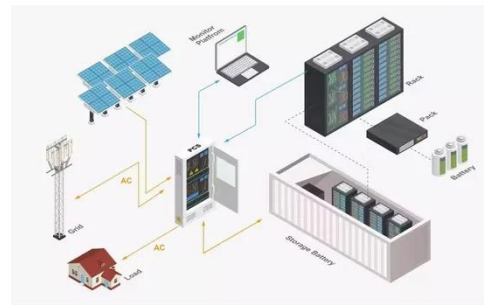

Outdoor Telecom Cabinet - CB Cabling Technologies Ltd

Your source for comprehensive Enterprise Network Cabling and Fiber Optic Solutions. © 2024 CB Cabling Technologies Ltd. All Rights Reserved.