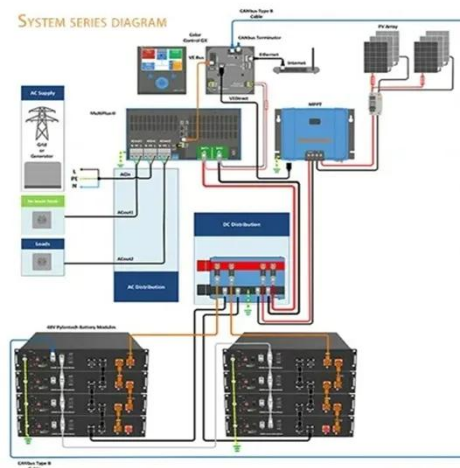

JA Solar 630W n-type Bifacial Double Glass High Efficiency Mono ...

Home / Solar Products / JA Solar 630W n-type Bifacial Double Glass High Efficiency Mono Module 630W Solar panels =36 pcs =720 pcs Datasheet

[Learn More](#)

JA Solar 605-630W-WIT SOLAR