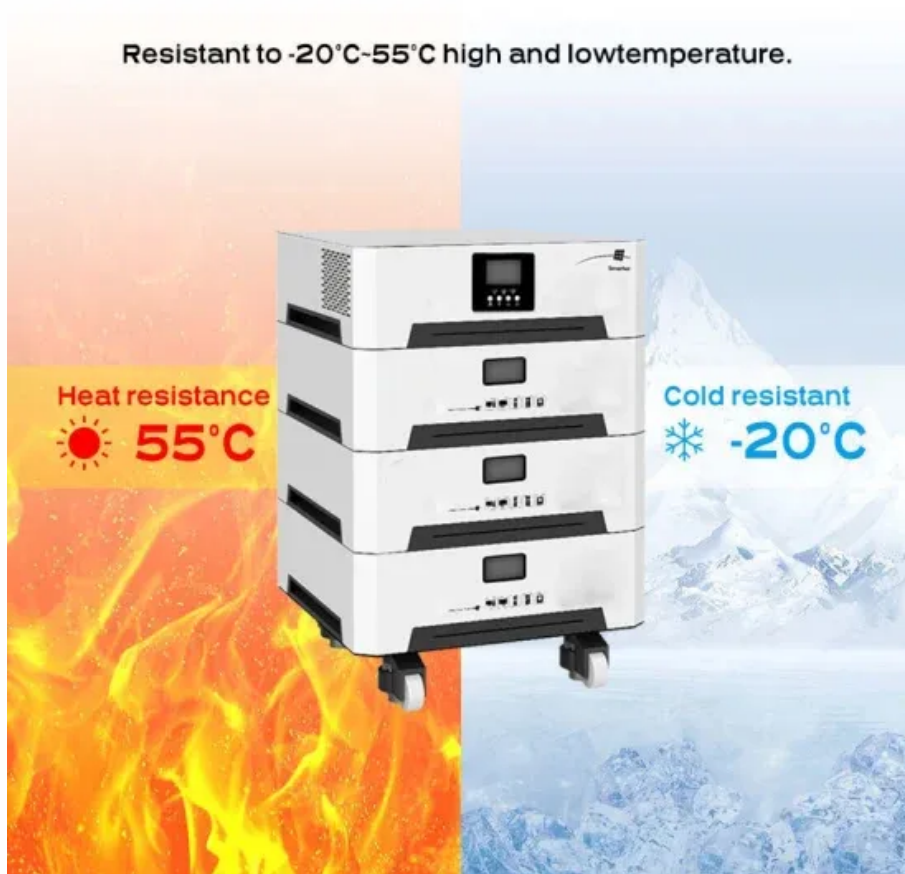

# JA Solar 630 Solar Panel

## JA Solar 630 Solar Panel

### JA SOLAR 630W , Photovoltaic Distributor , PVhurt

The JA SOLAR 630W JAM72D42-630/LB N-TYPE SF BIFACIAL panel offers a maximum rated power output of 630 watts. This high wattage enables efficient energy production, reducing the number of ...