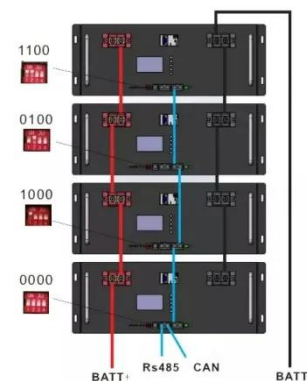

GoodWe Inverters Flawless Operation under Harsh Environmental

In addition, all GoodWe inverters pass an aging test at 50 °C in a high humidity,