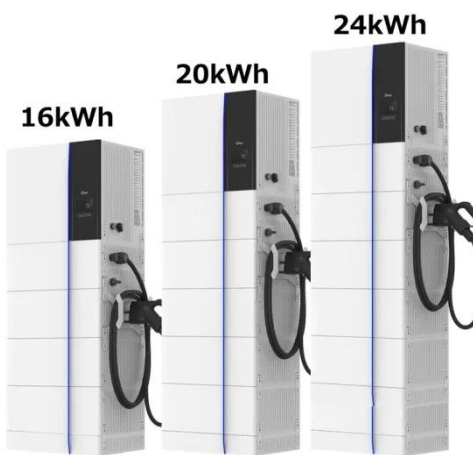

[Learn More](#)

**4000W 220V Power Inverter Solar
Panel Kit for Home ...**

Buy 4000W 220V Power Inverter Solar Panel Kit for Home Use and Camping at Walmart

[Learn More](#)

**EAFC Pure Sine Wave Inverter
4000W 5000W 7000W Power DC 12V
to AC 220V**

Experience reliable power with the EAFC Pure Sine Wave Inverter, a versatile 2000W-7000W car inverter featuring true sine wave ups for safe operation of sensitive electronics.

[Learn More](#)