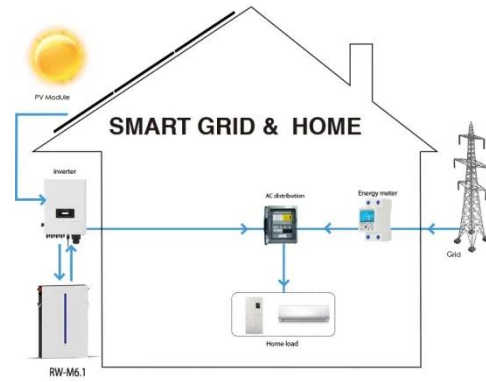

[Learn More](#)

Contact Us

For catalog requests, pricing, or partnerships, please visit:
<https://www.v4venison.co.za>