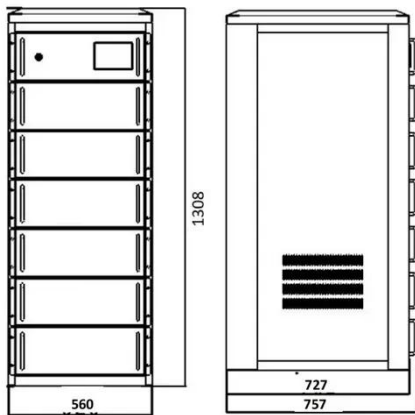

Dual Compartment, Outdoor ...

This innovative design features separate compartments to house the battery modules, and power conversion equipment, enabling easy access and simplified installations.

[Learn More](#)

WD1380-LV Outdoor IP55 4RU cabinet rack

Thanks for supporting Aussie businesses! The WD1380-LV Outdoor Cabinet is the perfect solution for housing your Pylontech Low Voltage Energy Storage systems (ESS). This cabinet may also be used ...

[Learn More](#)

OUTDOOR BATTERY STORAGE CABINETS

The Enepower EBC range has been designed to do just that with the IP55 rated heavy duty construction using powder-coated galvanised steel, coupled with robust door hinges and locking mechanisms, ...

[Learn More](#)