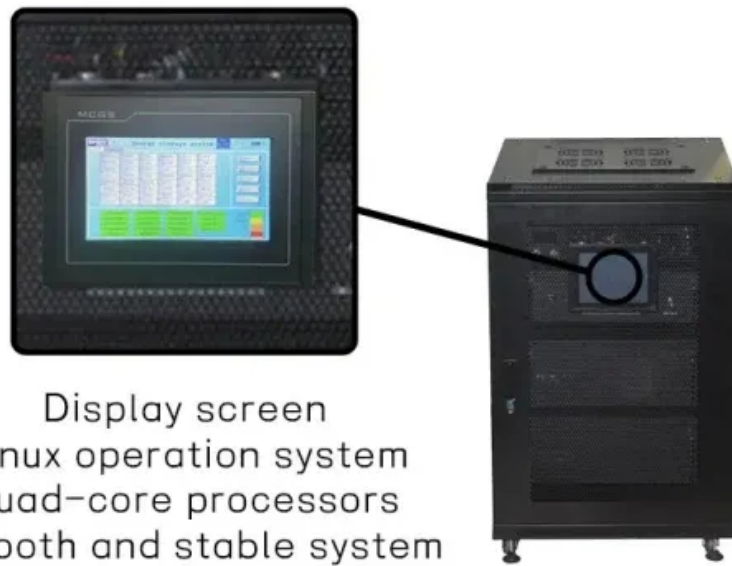

Installation of solar panels in Yuli

Display screen
Linux operation system
quad-core processors
smooth and stable system

Overview

Yuli, Xinjiang is located at a latitude of 41. Here is the most efficient tilt for photovoltaic panels in Yuli: Your photovoltaic panels need to be angled facing south. com/#lifepo4 #storages system #wall power lifepo4 #home solar systems #48v lifepo4 battery #lithium battery #battery #batteri 4. Global Solar Power Tracker, a Global Energy Monitor project. Read more about Solar capacity ratings. It is located in Xinjiang Uyghur Autonomous Region, China. Post completion of. Chinese solar panel installers - showing companies in China that undertake solar panel installation, including rooftop and standalone solar systems.