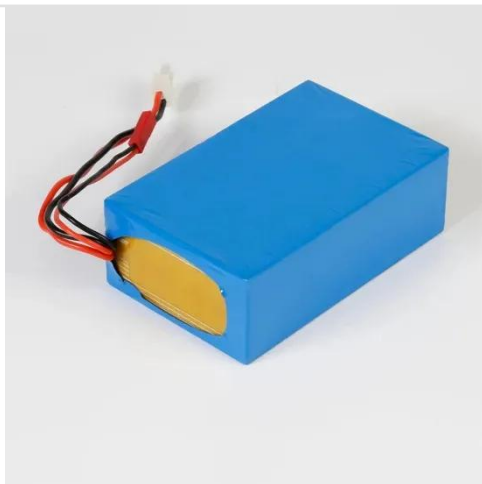

Malabo storage power cabinet compressed air energy storage

Outdoor cabinet type energy storage system . Outdoor cabinet energy storage system is a compact and flexible ESS designed by Megarevo based on the characteristics of small C& I

[Learn More](#)

MALABO PANAMA STORAGE POWER CABINET ENERGY ...

Energy Storage Cabinet is a vital part of modern energy management system, especially when storing and dispatching energy between renewable energy (such