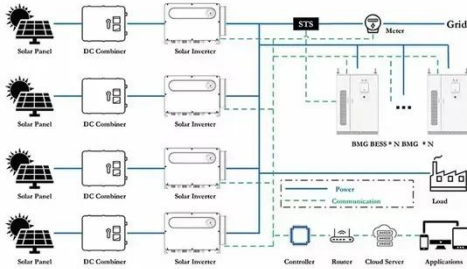

and module types for rooftops, ...

[Learn More](#)