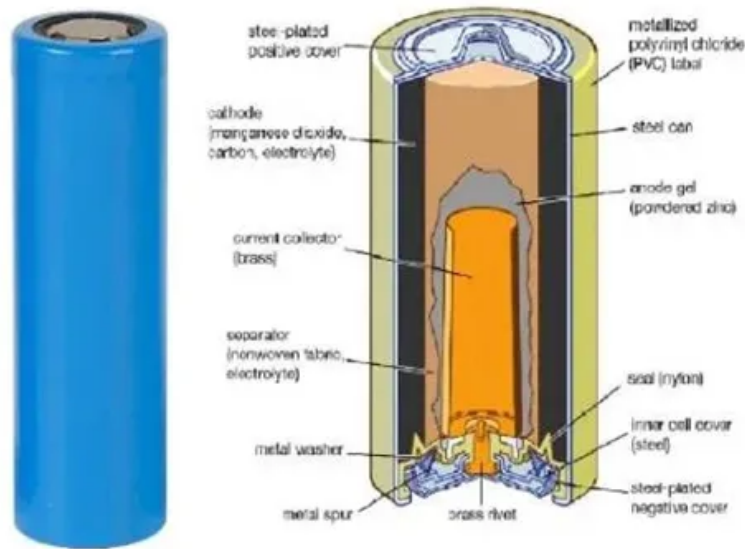

Indoor sitting solar integrated machine for home use

Overview

Discover electric seated elliptical machines for compact home workouts. Features include adjustable resistance, remote control, and multiple speed levels. Recycled Claim Standard 100 (RCS100) certified products contain recycled content (>95%) that has been independently verified at each stage of the supply chain, from the source to the. Low-impact exercising machines, such as a sit-down elliptical, are perfect for rehabilitation or for people looking to protect their knees, hips, and back while working out. The challenge is that you need the exercise and your skeletal system needs a little loving. A longtime tech journalist and yoga teacher, Angela guides PCMag's coverage. Yesoul Recumbent Bike J1M Plus (Bike with Screen) exercise stationary bicycles workout bicycles for home gym leg exerciser while sit indoor cycle exercise bicycles YOSUDA Under Desk Bike Pedal Exerciser - Magnetic Mini Exercise Bike for Arm/Leg Exercise, Desk Pedal Bike for Home/Office Workout. Many fitness enthusiasts and gym-goers face similar challenges, and that's exactly why we've created this comprehensive guide to help you find the perfect seated elliptical machine for your needs.