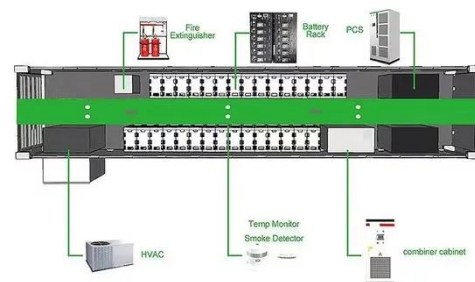

Energy Storage Enclosures/Cabinets , Modular Design to Meet ...

We have extensive manufacturing experience covering services such as battery enclosures, grid energy storage