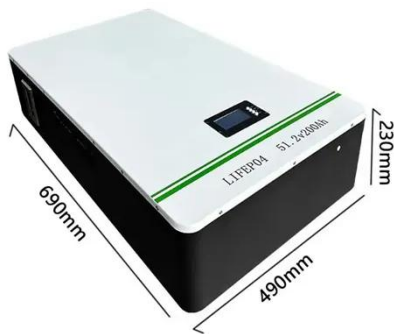

household appliances.

[Learn More](#)

Download and install the Dropbox desktop app

The information in this article applies to all Dropbox users. Note: This article explains how to download and install the Dropbox desktop app on a Windows, Mac, or Linux computer.

[Learn More](#)

Weatherproof outdoor small integrated DC power supply

Intelligence devices and sensors can be connected at the same time. It features an outdoor DC power supply that is high in efficiency, integration, and expandability for versatility.

[Learn More](#)