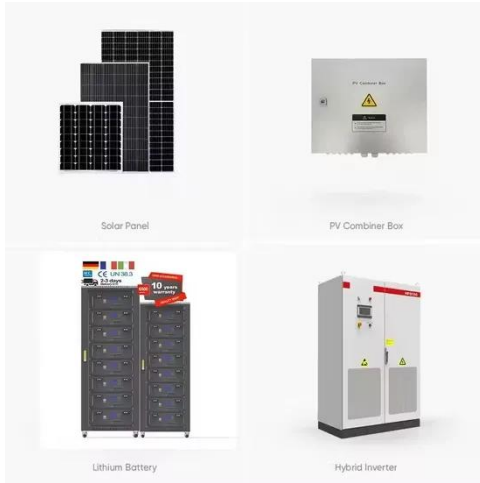

gear!

[Learn More](#)

Huawei Outdoor Power Supply: Reliable Energy Solutions for Modern ...

Over 50,000 Huawei power units currently support base stations across Southeast Asia's mountainous regions. The system's smart load management automatically prioritizes critical equipment during ...

[Learn More](#)