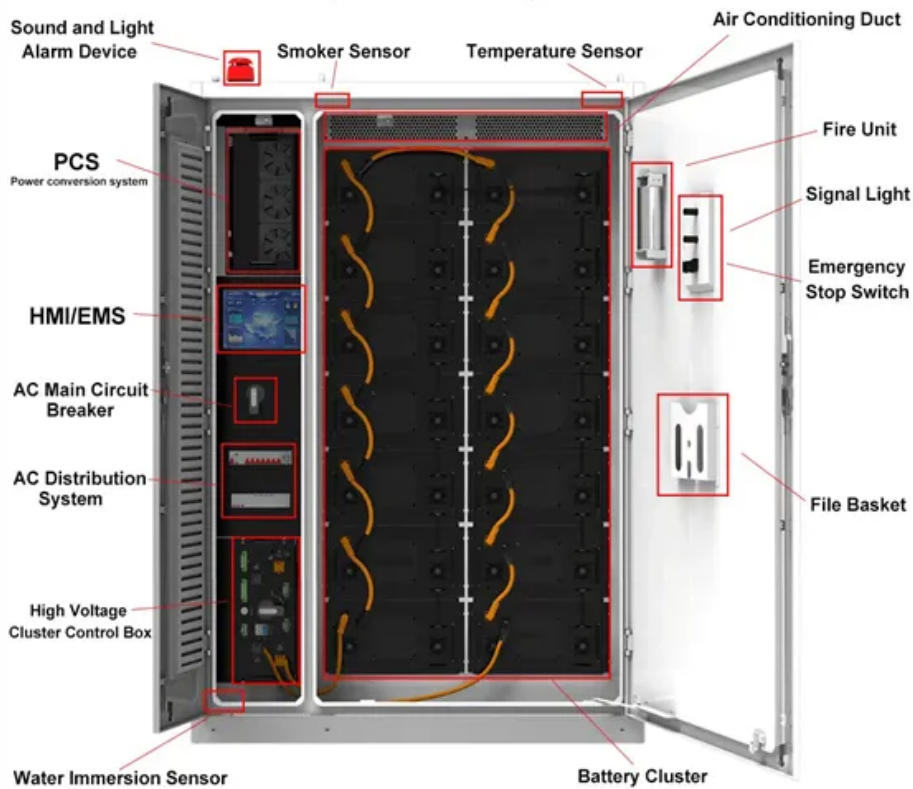

Huawei recommended brands for small outdoor power cabinets

System Layout

Overview

Find high-quality Huawei outdoor cabinets for telecom and power systems. Durable, reliable, and designed for harsh environments. Shop now for top-notch gear!. One cabinet per site is sufficient thanks to ultra-high energy density and efficiency. The eMIMO architecture supports multiple input (grid, PV, genset) and output (12/24/48/57 V DC, 24/36/220 V AC) modes, integrating multiple energy sources into one. This includes the base. Huawei 48V Outdoor Power Cabinet TP48200A Series Outdoor Rectifier System TP48200A (TP48400A) TP48200a-HD15A1 TP48200A-HT15D3 is an AC/DC outdoor power system that configures 48V/50A rectifier modules to supply rated of 200A (400A) output current, with various cooling system: heat exchanger (HEX). The S cabinet series launched by Huawei are enclosed small/medium-capacity cabinets designed with passive heat dissipation. Q: Do you have these products in stock?

[Learn More](#)

Outdoor integrated intelligent site

MTS9514A-AM2001 is a new type of integrated AC/DC output power system designed by Huawei, with the maximum capacity of 24kW and user space of 19U. The cabinet adopts DC air conditioner for cooling.