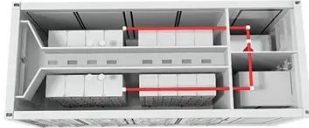

uninterruptible power supply (UPS) system that offers 20kVA of power capacity, coupled with a 3238AH battery cabinet for robust ...

[Learn More](#)

HUAWEI Uninterruptible power supply 2000-A-2KTTL

Ensure the reliability of your critical devices with the HUAWEI Uninterruptible Power Supply 2000-A-2KTTL. With 2000VA capacity, advanced surge protection, and efficient battery management, it ...

[Learn More](#)

Huawei SmartLi UPS: A Green, Uninterrupted Power Solution for ...

Compared with the traditional high-frequency tower-type UPSs or those powered by lead-acid batteries, Huawei's SmartLi UPS emerges as the prime choice to address modern-day ...

[Learn More](#)

Contact Us

For catalog requests, pricing, or partnerships, please visit:
<https://www.v4venison.co.za>