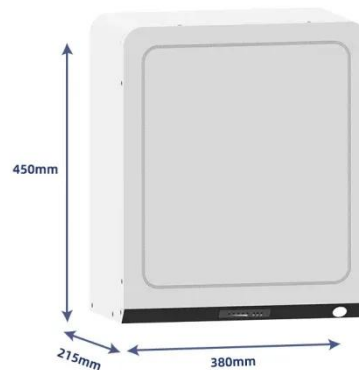

*1 Available in 2020 Q3. *2 Inverter max input PV power is 10,000 Wp when long strings are designed and fully connected with SUN2000-450W-P power optimizers. *3 The maximum input ...

[Learn More](#)

Huawei 2kw off Grid on Grid Tie MPPT Hybrid Single ...