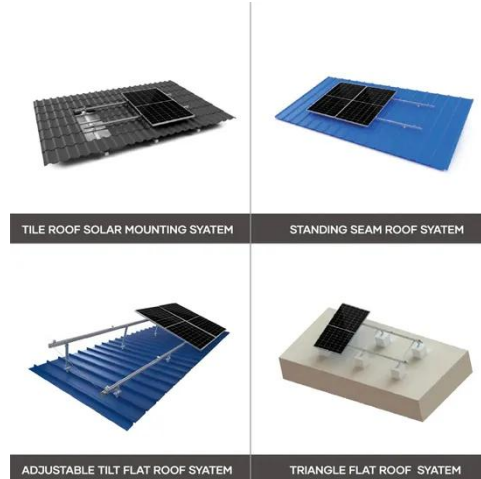

consumption installation without accumulation, so that in the future we can expand with the inclusion of a Huawei Luna battery and ...

[Learn More](#)

Huawei Solar Inverter Complete Guide 2025: Models, Performance

Comprehensive Huawei solar inverter guide covering SUN2000 series, performance data, pricing, installation tips, and expert reviews. Updated 2025.

[Learn More](#)

Huawei 2kw off Grid on Grid Tie MPPT Hybrid Single Phase Solar ...

MY SOLAR is a professional manufacturer engaged in the research & development, manufacturing & sales business of solar modules, inverters, energy storage batteries, solar power systems and ...

[Learn More](#)