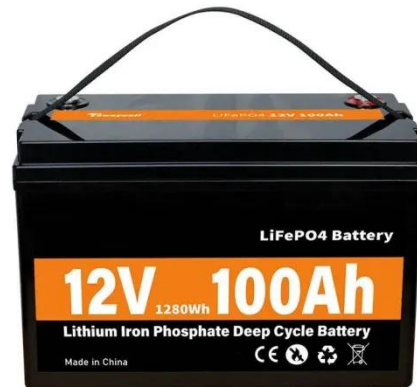

HDX Crew Communication Platform Quick Start Guide

Pairing your Headset: Press the blue power button to turn on the headset. The headset LEDs turn on and the blue headset pairing ring on the base station. Pairing begins automatically. When the headset pairing is ...