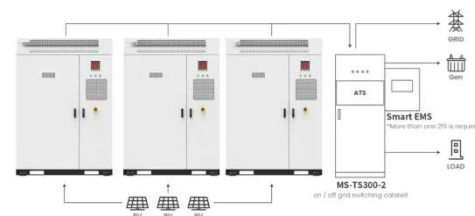

Energy Consumption of 5G, Wireless Systems and the Digital ...

UK Parliament Finnish Transport and Communications Agency Traficom 2020 Study by The Haut Conseil Pour Le Climat Readings on The Energy Use of 5G "Information and Communication Technology (ICT), including data centres, communication networks and user devices, accounted for an estimated 4-6% of global electricity use in 2020. Increasing demand for ICT is expected to lead to an increase in global ICT energy use over the next decade." See more on ehitrust

Application scenarios of energy storage battery products