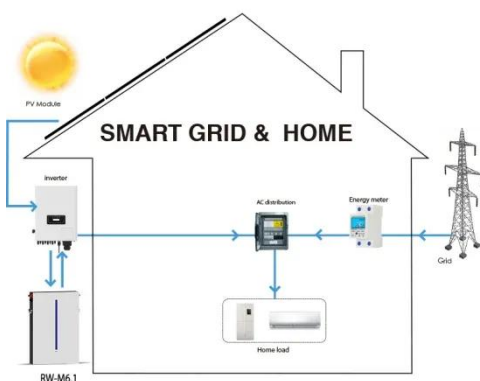

households (6), and 3x as much as the previous generation of base ...

[Learn More](#)

How Much Power Does 5G Base Station Consume? , Huijue Group E

...

The average 5G base station consumes 2.5-4 kW daily - equivalent to powering 40 refrigerators simultaneously. Three factors amplify this: Operators now spend 20-40% of OpEx on ...

[Learn More](#)

What is 5G Energy Consumption?

With 5G projected to increase capacity up to approximately 1000-fold and high frequency millimeter wave (mmWave) transmission driving exponentially higher cell density, this percentage could ...

[Learn More](#)

What is the Power Consumption of a 5G Base Station?

These 5G base stations consume about three times the power of the 4G stations. The main reason for this spike in power consumption is the addition of massive MIMO and beamforming, ...

[Learn More](#)