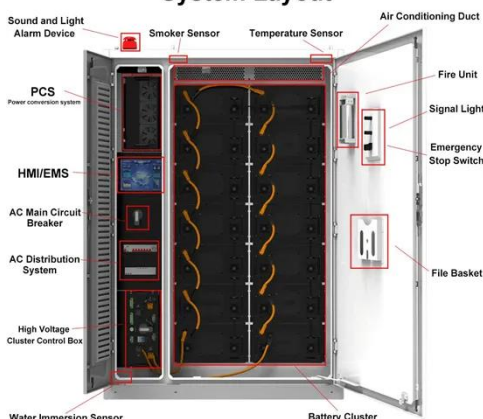

System Layout

What does much mean?

Much is an adjective that refers to a large quantity, amount, or degree of something. It indicates a substantial extent or level of something, generally implying a significant or notable difference or ...

[Learn More](#)

How much traffic should a solar/diverter/inverter/hub upload