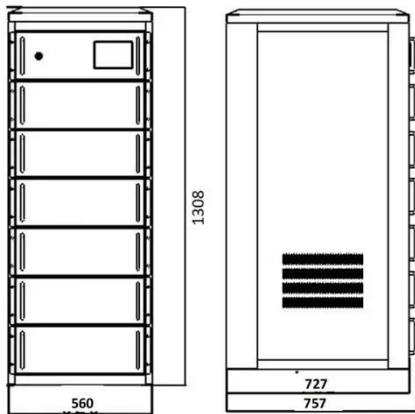

technology incorporated in these solar photovoltaic systems ensures robust ...

[Learn More](#)

Sunshine Solar PV Modules

Sunshine Solar PV modules are designed to meet diverse energy needs, offering a range of options that balance efficiency, cost, and performance. Whether for residential rooftops, commercial buildings, or ...

[Learn More](#)

Lower cost
larger system

Verified Supplier

20Kwh
30Kwh

Sunshine Building

The Sunshine Building is so large that it has two addresses. Its west facade is at 110 2nd Street SW, Albuquerque, New Mexico 87102-3337, while its north entrance is at 120 Central Avenue SW, ...

[Learn More](#)

150W SOLAR PANEL -- SUNCITY GLOBAL

The high wattage output combined with high efficiency crystalline cells make this solar panel of particular interest for motorhome uses, static caravans, mobile