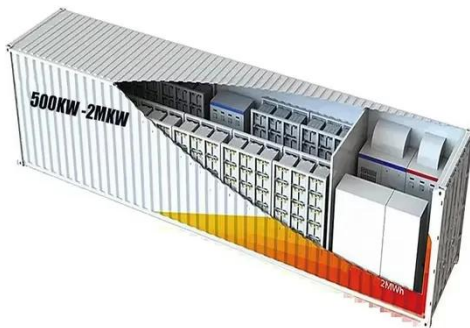

communication battery cabinet ...

When continuous rainy days cause low voltage in the battery, the starting oil engine supplies power to the load and charges the battery through a rectifier module.

[Learn More](#)

Base Station Energy Storage

A base station energy storage system is a compact, modular battery solution designed to ensure uninterrupted power supply for telecom base stations. It supports stable operations during grid ...

[Learn More](#)

Base Station Energy Cabinet

The Base Station Energy Cabinet is a fully enclosed, weather-resistant telecom energy cabinet designed to provide reliable power distribution and battery backup for outdoor communication networks.

[Learn More](#)