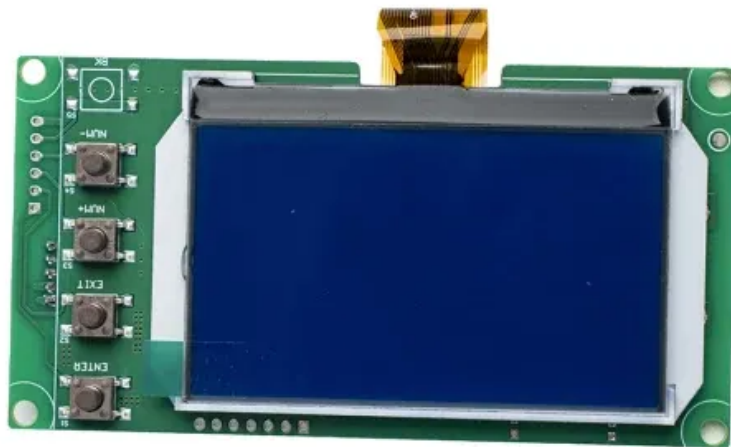

How does the Bulgarian outdoor communication battery cabinet generate power for base stations