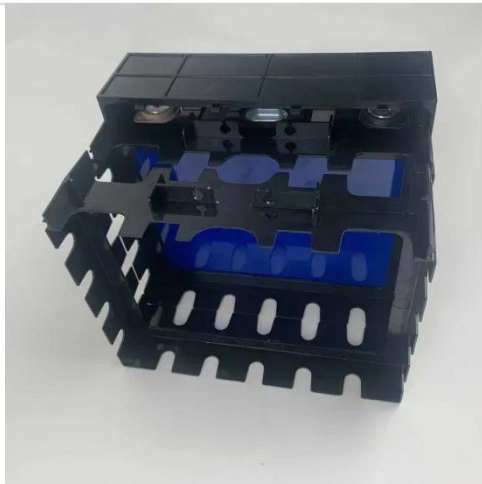

weigh? e dimensions of 190cm x 100cm x 4cm. On average, domestic solar panels weigh somewhere between 18 and 21kg. To be able to choose the ...

[Learn More](#)

Panasonic 330W Solar Panel 96 cell SC330

Panasonic 330W Solar Panel 96 cell SC330 provides a powerful combination of increased module efficiency, energy savings. Look into detailed descriptions, ratings, reviews, ...

[Learn More](#)

330W Solar Panel Complete Guide: Power, Performance & Best ...

Complete 330W solar panel guide covering specifications, top brands, real-world performance, and buying advice. Compare efficiency, pricing, and installation tips.

[Learn More](#)

Contact Us

For catalog requests, pricing, or partnerships, please visit:
<https://www.v4venison.co.za>