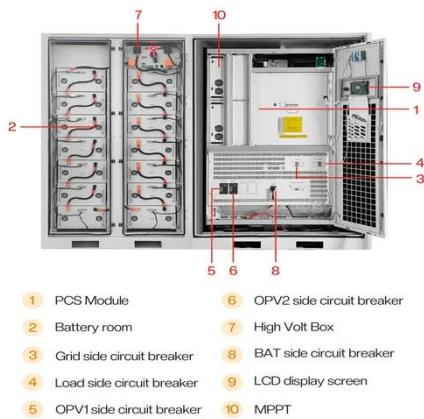

mounting on wall,tree,fence,steps etc,.

[Learn More](#)

Gama Sonic Solar Sign & Billboard RLM Light with Adjustable Arm

The Gama Sonic Plaza Solar RLM Light with Adjustable Gooseneck Arm provides 180 Lumens of brightness, and has a durable ABS Resin frame and Cast-Aluminum Mounting Arm/Bracket that is ...

[Learn More](#)

Contact Us

For catalog requests, pricing, or partnerships, please visit:
<https://www.v4venison.co.za>